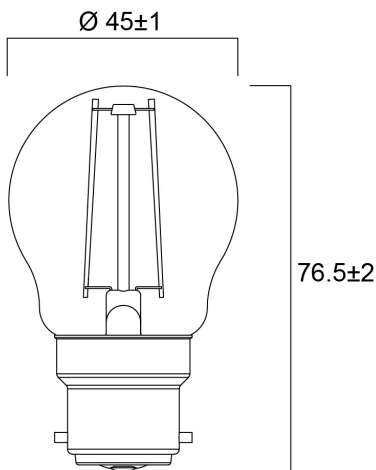

Technical Assets

Dimensions (mm)

Photometrics

ToLEDo RT Ball V5 ST 470LM 827 B22 SL

Item No: 0029535

SYLVANIA

General data

Product name	ToLEDo RT Ball V5 ST 470LM 827 B22 SL
Technology	LED
Watt (Rated) (W)	4.5
Cap/Base	B22
Fixture rating	Open
General application	Hospitality, Residential & Consumer
Operating temperature range (°C)	-20°C...+40°C
Performance ambient temperature Tq (°C)	25
ETIM Class	EC001959
Warranty	3 years

Lifetime data

Lifespan L70 B50	15000
Average life (Nominal) (h)	15000
Average life (Rated) (h)	15000

Physical data

Nominal Product Length (mm)	76.5
Nominal Product Diameter (mm)	45
Weight (kg)	0.014

ToLEDo RT Ball V5 ST 470LM 827 B22 SL

Item No: 0029535

SYLVANIA

Packaging

Product EAN number	5410288295350
Packaging single length / height (cm)	5.0
Packaging single width (cm)	5.0
Packaging single depth (cm)	9.5
DUN14 (inner)	15410288295357
Units per outer package	6
Packaging outer length / height (cm)	15.8
Packaging outer width (cm)	10.7
Packaging outer depth (cm)	10.5