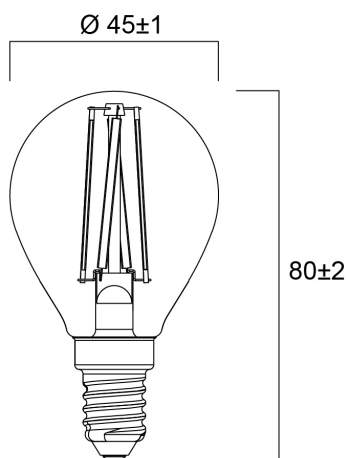

Technical Assets

Dimensions (mm)

Photometrics

ToLEDo RT Ball V5 ST 470LM 827 E14 SL

Item No: 0029536

SYLVANIA

General data

Product name	ToLEDo RT Ball V5 ST 470LM 827 E14 SL
Technology	LED
Watt (Rated) (W)	4.5
Cap/Base	E14
Fixture rating	Open
General application	Hospitality, Residential & Consumer
Operating temperature range (°C)	-20°C...+40°C
Performance ambient temperature Tq (°C)	25
ETIM Class	EC001959
E-number FI	4740953
Warranty	3 years

Lifetime data

Lifespan L70 B50	15000
Average life (Nominal) (h)	15000
Average life (Rated) (h)	15000

Physical data

Nominal Product Length (mm)	80
Nominal Product Diameter (mm)	45
Weight (kg)	0.014

ToLEDo RT Ball V5 ST 470LM 827 E14 SL

Item No: 0029536

SYLVANIA

Packaging

Product EAN number	5410288295367
Packaging single length / height (cm)	5.0
Packaging single width (cm)	5.0
Packaging single depth (cm)	9.5
DUN14 (inner)	15410288295364
Units per outer package	6
Packaging outer length / height (cm)	15.8
Packaging outer width (cm)	10.7
Packaging outer depth (cm)	10.5