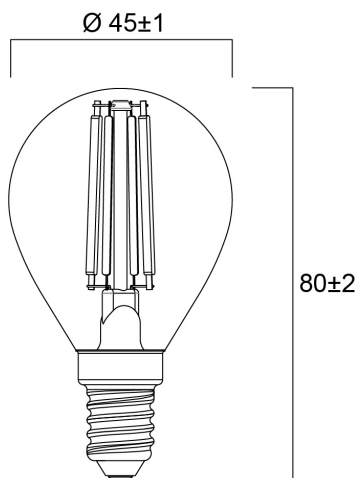

Technical Assets

Dimensions (mm)

Photometrics

ToLEDo RT Ball V5 ST 806LM 827 E14 SL

Item No: 0029538

SYLVANIA

General data

Product name	ToLEDo RT Ball V5 ST 806LM 827 E14 SL
Technology	LED
Watt (Rated) (W)	6
Cap/Base	E14
Fixture rating	Open
General application	Hospitality, Residential & Consumer
Operating temperature range (°C)	-20°C...+40°C
Performance ambient temperature Tq (°C)	25
ETIM Class	EC001959
E-number FI	4740955
Warranty	3 years

Lifetime data

Lifespan L70 B50	15000
Average life (Nominal) (h)	15000
Average life (Rated) (h)	15000

Physical data

Nominal Product Length (mm)	80
Nominal Product Diameter (mm)	45
Weight (kg)	0.014

ToLEDo RT Ball V5 ST 806LM 827 E14 SL

Item No: 0029538

SYLVANIA

Packaging

Product EAN number	5410288295381
Packaging single length / height (cm)	5.0
Packaging single width (cm)	5.0
Packaging single depth (cm)	9.5
DUN14 (inner)	15410288295388
Units per outer package	6
Packaging outer length / height (cm)	15.8
Packaging outer width (cm)	10.7
Packaging outer depth (cm)	10.5