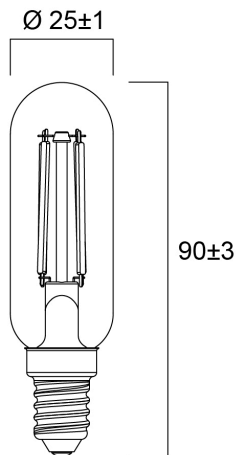

### Dimensions (mm)

## Physical data

Nominal Product Length (mm)	90
Nominal Product Diameter (mm)	25
Weight (kg)	0.021

## Packaging

Product EAN number	5410288295428
Packaging single length / height (cm)	11.0
Packaging single width (cm)	4.5
Packaging single depth (cm)	4.5
DUN14 (inner)	15410288295425
Units per outer package	6
Packaging outer length / height (cm)	14.3
Packaging outer width (cm)	9.7
Packaging outer depth (cm)	12.0