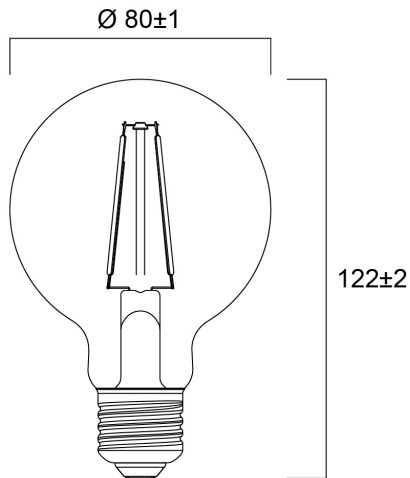

ToLED_o RT G80 V5 CL 640LM 827 E27 SL

Item No: 0029544

SYLVANIA

Perfect for decorative and general lighting applications and creates a warm ambiance similar to traditional lamps Same look, size and functionality as incandescent lamps Omni-directional light distribution Suitable replacement for incandescent and halogen lamps Gives same sparkling light effect as incandescent lamp Dimensionally identical to incandescent lamps - fits all fixtures Environment friendly - no mercury and lower CO2 emissions

Technical Assets

Dimensions (mm)

Photometrics

ToLEDo RT G80 V5 CL 640LM 827 E27 SL

Item No: 0029544

SYLVANIA

General data

Product name	ToLEDo RT G80 V5 CL 640LM 827 E27 SL
Technology	LED
Watt (Rated) (W)	6
Cap/Base	E27
Fixture rating	Open
General application	Hospitality, Residential & Consumer
Operating temperature range (°C)	-20°C...+40°C
Performance ambient temperature Tq (°C)	25
ETIM Class	EC001959
E-number FI	4740961
Warranty	3 years

Item No: 0029544

Packaging

Product EAN number	5410288295442
Packaging single length / height (cm)	8.5
Packaging single width (cm)	8.5
Packaging single depth (cm)	13.5
DUN14 (inner)	15410288295449
Units per outer package	6
Packaging outer length / height (cm)	26.9
Packaging outer width (cm)	18.1
Packaging outer depth (cm)	14.5