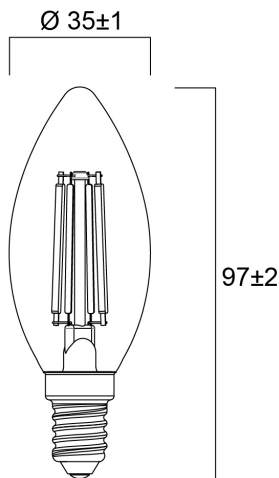

ToLEDo RT Candle CL 470LM 840 E14 SL4

Item No: 0029555

SYLVANIA

Perfect for decorative and general lighting applications and creates a warm ambiance similar to traditional lamps
Same look, size and functionality as incandescent lamps
Omni-directional light distribution
12,000 hours average rated life
Suitable replacement for incandescent and halogen lamps
Gives same sparkling light effect as incandescent lamp
Dimensionally identical to incandescent lamps - fits all fixtures
Environment friendly - no mercury and lower CO2 emissions

Technical Assets

Dimensions (mm)

Photometrics

ToLEDo RT Candle CL 470LM 840 E14 SL4

Item No: 0029555

SYLVANIA

General data

Product name	ToLEDo RT Candle CL 470LM 840 E14 SL4
Technology	LED
Watt (Rated) (W)	4.5
Cap/Base	E14
Fixture rating	Open
General application	Residential & Consumer
Operating temperature range (°C)	-20°C...+40°C
Performance ambient temperature Tq (°C)	25
ETIM Class	EC001959
Warranty	2 years

Lifetime data

Lifespan L70 B50	15000
Average life (Nominal) (h)	15000
Average life (Rated) (h)	15000

Physical data

Nominal Product Length (mm)	97
Nominal Product Diameter (mm)	35
Weight (kg)	0.084

ToLEDo RT Candle CL 470LM 840 E14 SL4

Item No: 0029555

Packaging

Product EAN number	5410288295558
Packaging single length / height (cm)	11.0
Packaging single width (cm)	15.7
Packaging single depth (cm)	3.9
DUN14 (inner)	15410288295555
Units per outer package	6
Packaging outer length / height (cm)	12.0
Packaging outer width (cm)	24.5
Packaging outer depth (cm)	16.2