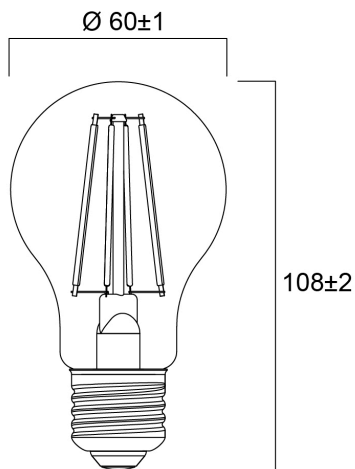

ToLEDo RT GLS CL 806LM 840 E27 SL4

Item No: 0029556

SYLVANIA

Perfect for decorative and general lighting applications and creates a warm ambiance similar to traditional lamps
Same look, size and functionality as incandescent lamps
Omni-directional light distribution
Suitable replacement for incandescent and halogen lamps
Gives same sparkling light effect as incandescent lamp
Dimensionally identical to incandescent lamps - fits all fixtures
Environment friendly - no mercury and lower CO2 emissions

Technical Assets

Dimensions (mm)

Photometrics

ToLEDo RT GLS CL 806LM 840 E27 SL4

Item No: 0029556

SYLVANIA

General data

Product name	ToLEDo RT GLS CL 806LM 840 E27 SL4
Technology	LED
Watt (Rated) (W)	7
Lamp shape	Pear-shape
Cap/Base	E27
Lamp finish	Clear
Fixture rating	Open
General application	Hospitality, Residential & Consumer
Operating temperature range (°C)	-20°C...+40°C
Performance ambient temperature Tq (°C)	25
Virtual assistant compatibility	N/A
ETIM Class	EC001959
Warranty	3 years

Lifetime data

Lifespan L70 B50	15000
Average life (Nominal) (h)	15000
Average life (Rated) (h)	15000

Physical data

Housing colour	White
IP rating	IP20
Nominal Product Length (mm)	108
Nominal Product Diameter (mm)	60
Weight (kg)	0.118

ToLEDo RT GLS CL 806LM 840 E27 SL4

Item No: 0029556

SYLVANIA

Packaging

Product EAN number	5410288295565
Packaging single length / height (cm)	25.8
Packaging single width (cm)	6.6
Packaging single depth (cm)	12.0
DUN14 (inner)	15410288295562
Units per outer package	6
Packaging outer length / height (cm)	41.3
Packaging outer width (cm)	26.7
Packaging outer depth (cm)	13.5