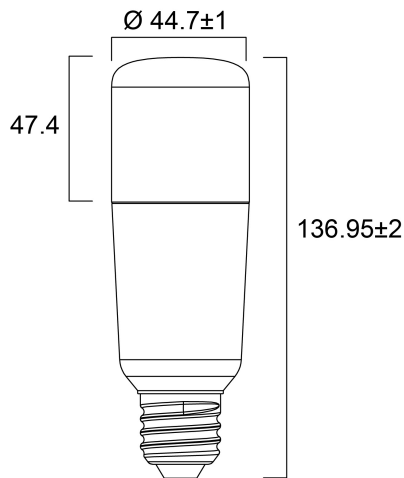

ToLEDo Stick V4 1100LM 865 E27 SL

Item No: 0029566

SYLVANIA

A bright, all-around lighting solution for living rooms, wall lights, ceiling lights, compact and decorative luminaires Quick and easy replacement of compact fluorescent, halogen or incandescent lamp 15,000H average rated life 85% energy savings compared to incandescent Last 50% longer and consume 45% less energy compared to compact fluorescent integrated lamps Omni-directional light distribution Non-dimmable

Technical Assets

Dimensions (mm)

Photometrics

ToLEDo Stick V4 1100LM 865 E27 SL

Item No: 0029566

SYLVANIA

General data

Product name	ToLEDo Stick V4 1100LM 865 E27 SL
Technology	LED
Watt (Rated) (W)	10.0
Cap/Base	E27
Fixture rating	Open
General application	Hospitality, Residential & Consumer
Operating temperature range (°C)	-20°C...+40°C
Performance ambient temperature Tq (°C)	25
ETIM Class	EC001959
E-number FI	4740972
Warranty	3 years

Lifetime data

Lifespan L70 B50	15000
Average life (Nominal) (h)	15000
Average life (Rated) (h)	15000

Physical data

Nominal Product Height (mm)	137
Nominal Product Diameter (mm)	45
Weight (kg)	0.072

ToLEDo Stick V4 1100LM 865 E27 SL

Item No: 0029566

SYLVANIA

Packaging

Product EAN number	5410288295664
Packaging single length / height (cm)	5.3
Packaging single width (cm)	5.3
Packaging single depth (cm)	14.4
DUN14 (inner)	15410288295661
Units per outer package	6
Packaging outer length / height (cm)	16.4
Packaging outer width (cm)	11.1
Packaging outer depth (cm)	15.8