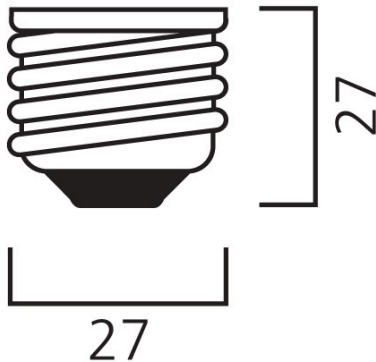

ToLEDo GLS V7 470LM 827 E27 SL

Item No: 0029576

SYLVANIA

Compact and elegant design Suitable replacement for halogen, incandescent and compact fluorescent lamps Instant light at the flick of a switch Uniform light distribution Good colour rendering (CRI 80) Perfect for hotels, restaurants, lobbies, corridors, stairwells, reception areas Lower maintenance costs 15,000 hours average rated life

Technical Assets

Dimensions (mm)

E27

Photometrics

ToLEDo GLS V7 470LM 827 E27 SL

Item No: 0029576

SYLVANIA

General data

Product name	ToLEDo GLS V7 470LM 827 E27 SL
Technology	LED
Watt (Rated) (W)	4.9
Cap/Base	E27
Fixture rating	Open
General application	Hospitality, Residential & Consumer
Operating temperature range (°C)	-20°C...+40°C
Performance ambient temperature Tq (°C)	25
ETIM Class	EC001959
E-number FI	4740976
Warranty	3 years

Item No: 0029576

Packaging

Product EAN number	5410288295763
Packaging single length / height (cm)	6.0
Packaging single width (cm)	6.0
Packaging single depth (cm)	11.2
DUN14 (inner)	15410288295760
Units per outer package	6
Packaging outer length / height (cm)	18.8
Packaging outer width (cm)	12.7
Packaging outer depth (cm)	12.0