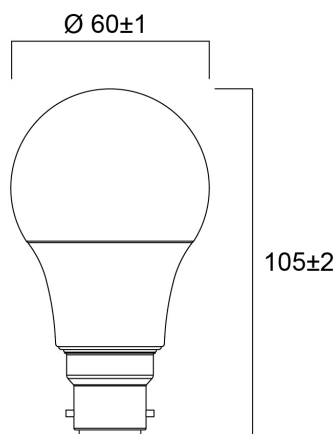

Technical Assets

Dimensions (mm)

Photometrics

ToLEDo GLS V7 806LM 840 B22 SL3

Item No: 0029584

SYLVANIA

General data

Product name	ToLEDo GLS V7 806LM 840 B22 SL3
Technology	LED
Watt (Rated) (W)	8
Cap/Base	B22
Fixture rating	Open
General application	Hospitality, Residential & Consumer
Operating temperature range (°C)	-20°C...+40°C
Performance ambient temperature Tq (°C)	25
ETIM Class	EC001959
Warranty	3 years

Item No: 0029584

Packaging

Product EAN number	5410288295848
Packaging single length / height (cm)	18.4
Packaging single width (cm)	6.0
Packaging single depth (cm)	11.2
DUN14 (inner)	15410288295845
Units per outer package	6
Packaging outer length / height (cm)	37.7
Packaging outer width (cm)	19.0
Packaging outer depth (cm)	12.2