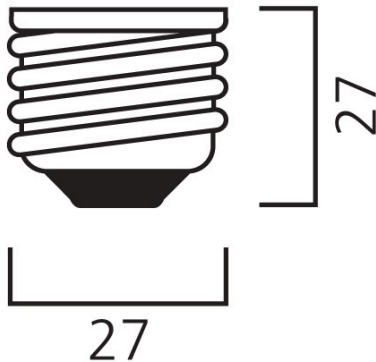

ToLEDo GLS V7 806LM 840 E27 SL

Item No: 0029585

SYLVANIA

Compact and elegant design Suitable replacement for halogen, incandescent and compact fluorescent lamps Instant light at the flick of a switch Uniform light distribution Good colour rendering (CRI 80) Perfect for hotels, restaurants, lobbies, corridors, stairwells, reception areas Lower maintenance costs 15,000 hours average rated life

Technical Assets

Dimensions (mm)

E27

Photometrics

ToLEDo GLS V7 806LM 840 E27 SL

Item No: 0029585

SYLVANIA

General data

Product name	ToLEDo GLS V7 806LM 840 E27 SL
Technology	LED
Watt (Rated) (W)	8
Cap/Base	E27
Fixture rating	Open
General application	Hospitality, Residential & Consumer
Operating temperature range (°C)	-20°C...+40°C
Performance ambient temperature Tq (°C)	25
ETIM Class	EC001959
E-number FI	4740980
Warranty	3 years

Item No: 0029585

Packaging

Product EAN number	5410288295855
Packaging single length / height (cm)	6.0
Packaging single width (cm)	6.0
Packaging single depth (cm)	11.2
DUN14 (inner)	15410288295852
Units per outer package	6
Packaging outer length / height (cm)	19.2
Packaging outer width (cm)	12.8
Packaging outer depth (cm)	12.0