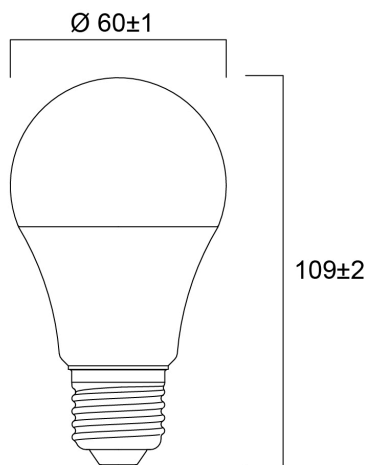

ToLEDo GLS 1055LM 840 E27 SL

Item No: 0029590

SYLVANIA

Compact and elegant design. Suitable replacement for halogen, incandescent and compact fluorescent lamps. Instant light at the flick of a switch. Uniform light distribution. Good colour rendering (CRI 80). Perfect for hotels, restaurants, lobbies, corridors, stairwells, reception areas. Lower maintenance costs. 15,000 hours average rated life.

Technical Assets

Dimensions (mm)

Photometrics

ToLEDo GLS 1055LM 840 E27 SL

Item No: 0029590

SYLVANIA

General data

Product name	ToLEDo GLS 1055LM 840 E27 SL
Technology	LED
Watt (Rated) (W)	9.5
Cap/Base	E27
Fixture rating	Open
General application	Hospitality, Residential & Consumer
Operating temperature range (°C)	-20°C...+40°C
Performance ambient temperature Tq (°C)	25
ETIM Class	EC001959
E-number FI	4740983
Warranty	3 years

Item No: 0029590

Packaging

Product EAN number	5410288295909
Packaging single length / height (cm)	6.0
Packaging single width (cm)	6.0
Packaging single depth (cm)	11.2
DUN14 (inner)	15410288295906
Units per outer package	6
Packaging outer length / height (cm)	18.8
Packaging outer width (cm)	12.7
Packaging outer depth (cm)	12.0