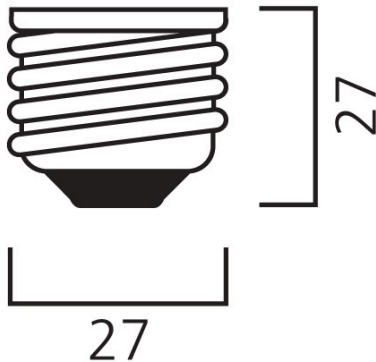

ToLEDo GLS 1055LM 865 E27 SL

Item No: 0029591

SYLVANIA

Compact and elegant design. Suitable replacement for halogen, incandescent and compact fluorescent lamps. Instant light at the flick of a switch. Uniform light distribution. Good colour rendering (CRI 80). Perfect for hotels, restaurants, lobbies, corridors, stairwells, reception areas. Lower maintenance costs. 15,000 hours average rated life.

Technical Assets

Dimensions (mm)

E27

Photometrics

ToLEDo GLS 1055LM 865 E27 SL

Item No: 0029591

SYLVANIA

General data

Product name	ToLEDo GLS 1055LM 865 E27 SL
Technology	LED
Watt (Rated) (W)	9.5
Cap/Base	E27
Fixture rating	Open
General application	Hospitality, Residential & Consumer
Operating temperature range (°C)	-20°C...+40°C
Performance ambient temperature Tq (°C)	25
ETIM Class	EC001959
E-number FI	4740984
Warranty	3 years

Item No: 0029591

Packaging

Product EAN number	5410288295916
Packaging single length / height (cm)	6.0
Packaging single width (cm)	6.0
Packaging single depth (cm)	11.2
DUN14 (inner)	15410288295913
Units per outer package	6
Packaging outer length / height (cm)	18.8
Packaging outer width (cm)	12.7
Packaging outer depth (cm)	12.0