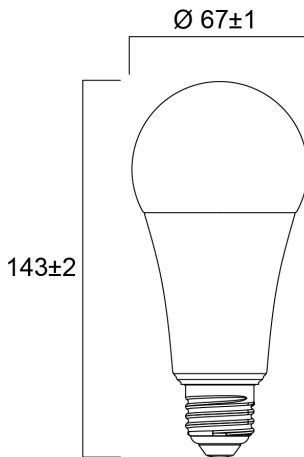

Technical Assets

Dimensions (mm)

Photometrics

ToLEDo GLS V7 1920LM 840 E27 SL

Item No: 0029597

SYLVANIA

General data

| | |
|---|--|
| Product name | ToLEDo GLS V7 1920LM 840 E27 SL |
| Technology | LED |
| Watt (Rated) (W) | 16.0 |
| Cap/Base | E27 |
| Fixture rating | Open |
| General application | Education, Hospitality, Residential & Consumer |
| Operating temperature range (°C) | -20°C...+40°C |
| Performance ambient temperature Tq (°C) | 25 |
| ETIM Class | EC001959 |
| Warranty | 3 years |

Packaging

| | |
|---------------------------------------|----------------|
| Product EAN number | 5410288295978 |
| Packaging single length / height (cm) | 13.2 |
| Packaging single width (cm) | 6.8 |
| Packaging single depth (cm) | 6.8 |
| DUN14 (inner) | 15410288295975 |
| Units per outer package | 6 |
| Packaging outer length / height (cm) | 14.0 |
| Packaging outer width (cm) | 21.2 |
| Packaging outer depth (cm) | 14.3 |