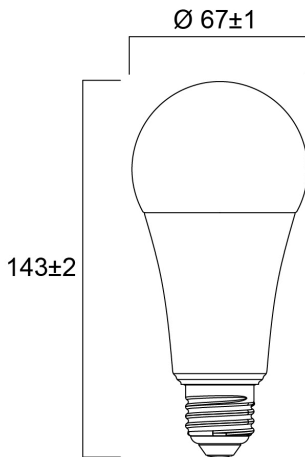

### Dimensions (mm)

## Physical data

Nominal Product Length (mm)	143
Nominal Product Diameter (mm)	67
Weight (kg)	0.09

## Packaging

Product EAN number	5410288296012
Packaging single length / height (cm)	7.0
Packaging single width (cm)	7.0
Packaging single depth (cm)	15.3
DUN14 (inner)	15410288296019
Units per outer package	6
Packaging outer length / height (cm)	22.4
Packaging outer width (cm)	15.1
Packaging outer depth (cm)	16.1