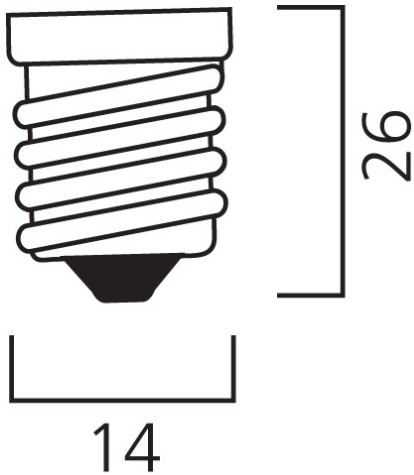

ToLEDo Candle V7 250LM 827 E14 SL

Item No: 0029603

SYLVANIA

Compact and elegant design Suitable replacement for halogen, incandescent and compact fluorescent candle lamps Instant light at the flick of a switch Uniform light distribution Good colour rendering (CRI 80) Perfect for hotels, restaurants, lobbies, corridors, stairwells, reception areas Lower maintenance costs 15,000 hours average rated life

Technical Assets

Dimensions (mm)

Photometrics

ToLEDo Candle V7 250LM 827 E14 SL

Item No: 0029603

SYLVANIA

General data

Product name	ToLEDo Candle V7 250LM 827 E14 SL
Technology	LED
Watt (Rated) (W)	2.5
Cap/Base	E14
Fixture rating	Open
General application	Hospitality, Residential & Consumer
Operating temperature range (°C)	-20°C...+40°C
Performance ambient temperature Tq (°C)	25
ETIM Class	EC001959
E-number FI	4740994
Warranty	3 years

Lifetime data

Lifespan L70 B50	15000
Average life (Nominal) (h)	15000
Average life (Rated) (h)	15000

Physical data

Nominal Product Length (mm)	104
Nominal Product Diameter (mm)	35
Weight (kg)	0.018

ToLEDo Candle V7 250LM 827 E14 SL

Item No: 0029603

SYLVANIA

Packaging

Product EAN number	5410288296036
Packaging single length / height (cm)	4.5
Packaging single width (cm)	4.5
Packaging single depth (cm)	11.0
DUN14 (inner)	15410288296033
Units per outer package	6
Packaging outer length / height (cm)	14.3
Packaging outer width (cm)	9.7
Packaging outer depth (cm)	12.0