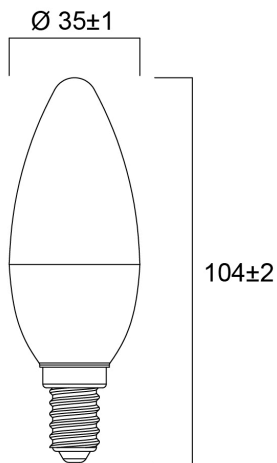

# ToLEDo Candle V7 250LM 840 E14 SL

Item No: 0029604

**SYLVANIA**

Compact and elegant design Suitable replacement for halogen, incandescent and compact fluorescent candle lamps Instant light at the flick of a switch Uniform light distribution Good colour rendering (CRI 80) Perfect for hotels, restaurants, lobbies, corridors, stairwells, reception areas Lower maintenance costs 15,000 hours average rated life

### Dimensions (mm)

## Physical data

Nominal Product Length (mm)	104
Nominal Product Diameter (mm)	35
Weight (kg)	0.018

## Packaging

Product EAN number	5410288296043
Packaging single length / height (cm)	4.5
Packaging single width (cm)	4.5
Packaging single depth (cm)	11.0
DUN14 (inner)	15410288296040
Units per outer package	6
Packaging outer length / height (cm)	14.3
Packaging outer width (cm)	9.7
Packaging outer depth (cm)	12.0