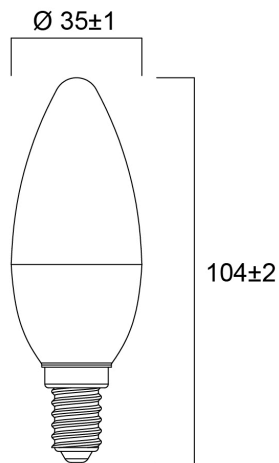

ToLEDo Candle V7 250LM 865 E14 SL

Item No: 0029605

SYLVANIA

Compact and elegant design Suitable replacement for halogen, incandescent and compact fluorescent candle lamps Instant light at the flick of a switch Uniform light distribution Good colour rendering (CRI 80) Perfect for hotels, restaurants, lobbies, corridors, stairwells, reception areas Lower maintenance costs 15,000 hours average rated life

Technical Assets

Dimensions (mm)

Photometrics

ToLEDo Candle V7 250LM 865 E14 SL

Item No: 0029605

SYLVANIA

General data

Product name	ToLEDo Candle V7 250LM 865 E14 SL
Technology	LED
Watt (Rated) (W)	2.5
Cap/Base	E14
Fixture rating	Open
General application	Hospitality, Residential & Consumer
Operating temperature range (°C)	-20°C...+40°C
Performance ambient temperature Tq (°C)	25
ETIM Class	EC001959
E-number FI	4740996
Warranty	3 years

Lifetime data

Lifespan L70 B50	15000
Average life (Nominal) (h)	15000
Average life (Rated) (h)	15000

Physical data

Nominal Product Length (mm)	104
Nominal Product Diameter (mm)	35
Weight (kg)	0.018

ToLEDo Candle V7 250LM 865 E14 SL

Item No: 0029605

SYLVANIA

Packaging

Product EAN number	5410288296050
Packaging single length / height (cm)	4.5
Packaging single width (cm)	4.5
Packaging single depth (cm)	11.0
DUN14 (inner)	15410288296057
Units per outer package	6
Packaging outer length / height (cm)	14.3
Packaging outer width (cm)	9.7
Packaging outer depth (cm)	12.0