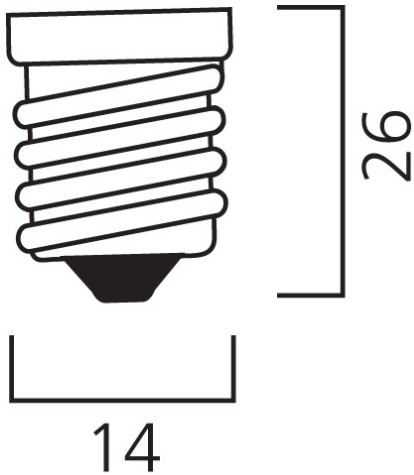

ToLEDo Candle V7 470LM 827 E14 SL

Item No: 0029607

SYLVANIA

Compact and elegant design Suitable replacement for halogen, incandescent and compact fluorescent candle lamps Instant light at the flick of a switch Uniform light distribution Good colour rendering (CRI 80) Perfect for hotels, restaurants, lobbies, corridors, stairwells, reception areas Lower maintenance costs 15,000 hours average rated life

Technical Assets

Dimensions (mm)

Photometrics

ToLEDo Candle V7 470LM 827 E14 SL

Item No: 0029607

SYLVANIA

General data

Product name	ToLEDo Candle V7 470LM 827 E14 SL
Technology	LED
Watt (Rated) (W)	4.5
Cap/Base	E14
Fixture rating	Open
General application	Hospitality, Residential & Consumer
Operating temperature range (°C)	-20°C...+40°C
Performance ambient temperature Tq (°C)	25
ETIM Class	EC001959
E-number FI	4740997
Warranty	3 years

Lifetime data

Lifespan L70 B50	15000
Average life (Nominal) (h)	15000
Average life (Rated) (h)	15000

Physical data

Nominal Product Length (mm)	104
Nominal Product Diameter (mm)	35
Weight (kg)	0.018

ToLEDo Candle V7 470LM 827 E14 SL

Item No: 0029607

SYLVANIA

Packaging

Product EAN number	5410288296074
Packaging single length / height (cm)	4.5
Packaging single width (cm)	4.5
Packaging single depth (cm)	11.0
DUN14 (inner)	15410288296071
Units per outer package	6
Packaging outer length / height (cm)	14.3
Packaging outer width (cm)	9.7
Packaging outer depth (cm)	12.0