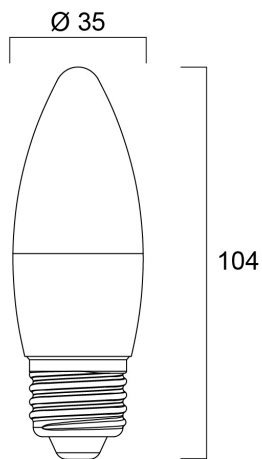

ToLEDo Candle V7 470LM 827 E27 SL

Item No: 0029609

SYLVANIA

Compact and elegant design Suitable replacement for halogen, incandescent and compact fluorescent candle lamps
Instant light at the flick of a switch Uniform light distribution Good colour rendering (CRI 80) Perfect for hotels,
restaurants, lobbies, corridors, stairwells, reception areas Lower maintenance costs 15,000 hours average rated life

Technical Assets

Dimensions (mm)

Photometrics

ToLEDo Candle V7 470LM 827 E27 SL

Item No: 0029609

SYLVANIA

General data

Product name	ToLEDo Candle V7 470LM 827 E27 SL
Technology	LED
Watt (Rated) (W)	4.5
Cap/Base	E27
Fixture rating	Open
General application	Hospitality, Residential & Consumer
Operating temperature range (°C)	-20°C...+40°C
Performance ambient temperature Tq (°C)	25
ETIM Class	EC001959
Warranty	3 years

Lifetime data

Lifespan L70 B50	15000
Average life (Nominal) (h)	15000
Average life (Rated) (h)	15000

Physical data

Nominal Product Length (mm)	105
Nominal Product Diameter (mm)	35
Weight (kg)	0.018

ToLEDo Candle V7 470LM 827 E27 SL

Item No: 0029609

Packaging

Product EAN number	5410288296098
Packaging single length / height (cm)	4.5
Packaging single width (cm)	4.5
Packaging single depth (cm)	11.0
DUN14 (inner)	15410288296095
Units per outer package	6
Packaging outer length / height (cm)	14.3
Packaging outer width (cm)	9.7
Packaging outer depth (cm)	12.0