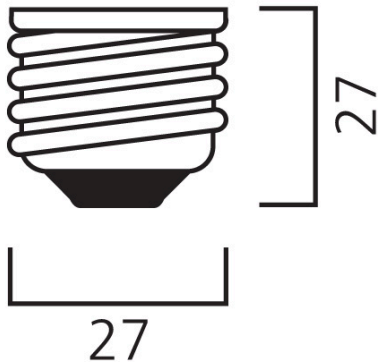

ToLEDo Candle 806LM 827 E27 SL

Item No: 0029614

SYLVANIA

Compact and elegant design. Suitable replacement for halogen, incandescent and compact fluorescent lamps. Instant light at the flick of a switch. Uniform light distribution. Good colour rendering (CRI 80). Perfect for hotels, restaurants, lobbies, corridors, stairwells, reception areas. Lower maintenance costs. 15,000 hours average rated life.

Technical Assets

Dimensions (mm)

E27

Photometrics

ToLEDo Candle 806LM 827 E27 SL

Item No: 0029614

SYLVANIA

General data

Product name	ToLEDo Candle 806LM 827 E27 SL
Technology	LED
Watt (Rated) (W)	6.5
Cap/Base	E27
Fixture rating	Open
General application	Hospitality, Residential & Consumer
Operating temperature range (°C)	-20°C...+40°C
Performance ambient temperature Tq (°C)	25
ETIM Class	EC001959
E-number FI	4741002
Warranty	3 years

Item No: 0029614

Packaging

Product EAN number	5410288296142
Packaging single length / height (cm)	4.5
Packaging single width (cm)	4.5
Packaging single depth (cm)	11.0
DUN14 (inner)	15410288296149
Units per outer package	6
Packaging outer length / height (cm)	14.3
Packaging outer width (cm)	9.7
Packaging outer depth (cm)	12.0