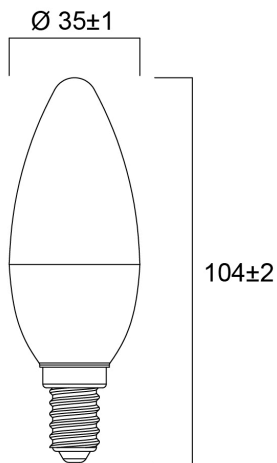

ToLEDo Candle 806LM 865 E14 SL

Item No: 0029616

SYLVANIA

Compact and elegant design. Suitable replacement for halogen, incandescent and compact fluorescent lamps. Instant light at the flick of a switch. Uniform light distribution. Good colour rendering (CRI 80). Perfect for hotels, restaurants, lobbies, corridors, stairwells, reception areas. Lower maintenance costs. 15,000 hours average rated life.

Technical Assets

Dimensions (mm)

Photometrics

ToLEDo Candle 806LM 865 E14 SL

Item No: 0029616

SYLVANIA

General data

Product name	ToLEDo Candle 806LM 865 E14 SL
Technology	LED
Watt (Rated) (W)	6.5
Cap/Base	E14
Fixture rating	Open
General application	Hospitality, Residential & Consumer
Operating temperature range (°C)	-20°C...+40°C
Performance ambient temperature Tq (°C)	25
ETIM Class	EC001959
E-number FI	4741004
Warranty	3 years

Lifetime data

Lifespan L70 B50	15000
Average life (Nominal) (h)	15000
Average life (Rated) (h)	15000

Physical data

Nominal Product Length (mm)	104
Nominal Product Diameter (mm)	35
Weight (kg)	0.018

ToLEDo Candle 806LM 865 E14 SL

Item No: 0029616

Packaging

Product EAN number	5410288296166
Packaging single length / height (cm)	4.5
Packaging single width (cm)	4.5
Packaging single depth (cm)	11.0
DUN14 (inner)	15410288296163
Units per outer package	6
Packaging outer length / height (cm)	14.3
Packaging outer width (cm)	9.7
Packaging outer depth (cm)	12.0