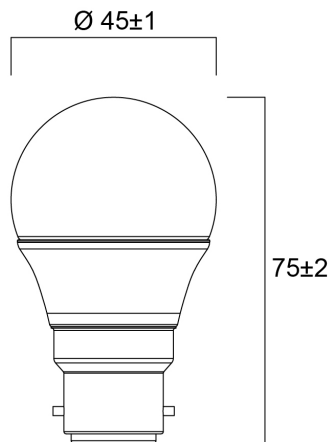

### Dimensions (mm)

## Physical data

Nominal Product Length (mm)	75
Nominal Product Diameter (mm)	45
Weight (kg)	0.021

## Packaging

Product EAN number	5410288296173
Packaging single length / height (cm)	5.1
Packaging single width (cm)	5.1
Packaging single depth (cm)	9.5
DUN14 (inner)	15410288296170
Units per outer package	6
Packaging outer length / height (cm)	15.7
Packaging outer width (cm)	10.8
Packaging outer depth (cm)	10.5