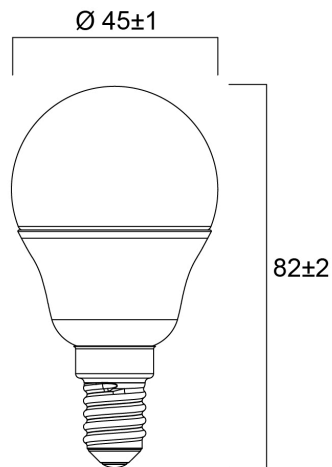

ToLEDo Ball V7 250LM 827 E14 SL

Item No: 0029618

SYLVANIA

Compact and elegant design Suitable replacement for halogen, incandescent and compact fluorescent ball lamps
Instant light at the flick of a switch Uniform light distribution Good colour rendering (CRI 80) Perfect for hotels,
restaurants, lobbies, corridors, stairwells, reception areas Lower maintenance costs 15,000 hours average rated life

Technical Assets

Dimensions (mm)

Photometrics

ToLEDo Ball V7 250LM 827 E14 SL

Item No: 0029618

SYLVANIA

General data

Product name	ToLEDo Ball V7 250LM 827 E14 SL
Technology	LED
Watt (Rated) (W)	2.5
Cap/Base	E14
Fixture rating	Open
General application	Hospitality, Residential & Consumer
Operating temperature range (°C)	-20°C...+40°C
Performance ambient temperature Tq (°C)	25
ETIM Class	EC001959
E-number FI	4741005
Warranty	3 years

Lifetime data

Lifespan L70 B50	15000
Average life (Nominal) (h)	15000
Average life (Rated) (h)	15000

Physical data

Nominal Product Length (mm)	82
Nominal Product Diameter (mm)	45
Weight (kg)	0.018

ToLEDo Ball V7 250LM 827 E14 SL

Item No: 0029618

SYLVANIA

Packaging

Product EAN number	5410288296180
Packaging single length / height (cm)	5.1
Packaging single width (cm)	5.1
Packaging single depth (cm)	9.5
DUN14 (inner)	15410288296187
Units per outer package	6
Packaging outer length / height (cm)	15.7
Packaging outer width (cm)	10.8
Packaging outer depth (cm)	10.5