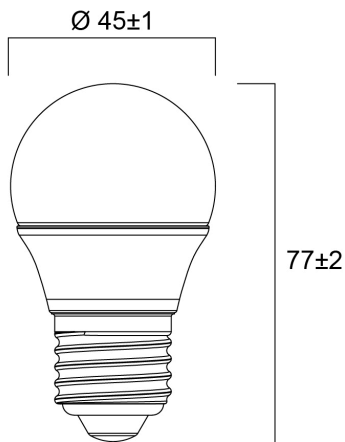

ToLEDo Ball V7 250LM 840 E27 SL

Item No: 0029621

SYLVANIA

Compact and elegant design Suitable replacement for halogen, incandescent and compact fluorescent ball lamps
Instant light at the flick of a switch Uniform light distribution Good colour rendering (CRI 80) Perfect for hotels,
restaurants, lobbies, corridors, stairwells, reception areas Lower maintenance costs 15,000 hours average rated life

Technical Assets

Dimensions (mm)

Photometrics

ToLEDo Ball V7 250LM 840 E27 SL

Item No: 0029621

SYLVANIA

General data

Product name	ToLEDo Ball V7 250LM 840 E27 SL
Technology	LED
Watt (Rated) (W)	2.5
Cap/Base	E27
Fixture rating	Open
General application	Hospitality, Residential & Consumer
Operating temperature range (°C)	-20°C...+40°C
Performance ambient temperature Tq (°C)	25
ETIM Class	EC001959
Warranty	3 years

Lifetime data

Lifespan L70 B50	15000
Average life (Nominal) (h)	15000
Average life (Rated) (h)	15000

Physical data

Nominal Product Length (mm)	77
Nominal Product Diameter (mm)	45
Weight (kg)	0.019

ToLEDo Ball V7 250LM 840 E27 SL

Item No: 0029621

SYLVANIA

Packaging

Product EAN number	5410288296210
Packaging single length / height (cm)	5.1
Packaging single width (cm)	5.1
Packaging single depth (cm)	9.5
DUN14 (inner)	15410288296217
Units per outer package	6
Packaging outer length / height (cm)	15.7
Packaging outer width (cm)	10.8
Packaging outer depth (cm)	10.5