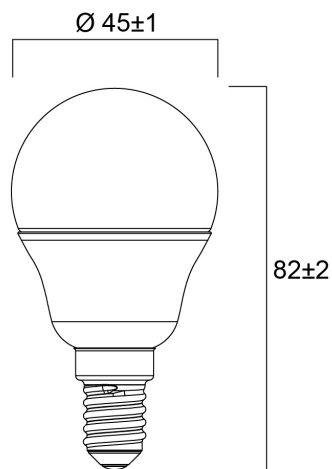

ToLEDo Ball V7 470LM 840 E14 SL

Item No: 0029625

SYLVANIA

Compact and elegant design Suitable replacement for halogen, incandescent and compact fluorescent ball lamps
Instant light at the flick of a switch Uniform light distribution Good colour rendering (CRI 80) Perfect for hotels,
restaurants, lobbies, corridors, stairwells, reception areas Lower maintenance costs 15,000 hours average rated life

Technical Assets

Dimensions (mm)

Photometrics

ToLEDo Ball V7 470LM 840 E14 SL

Item No: 0029625

SYLVANIA

General data

Product name	ToLEDo Ball V7 470LM 840 E14 SL
Technology	LED
Watt (Rated) (W)	4.5
Cap/Base	E14
Fixture rating	Open
General application	Education, Hospitality, Residential & Consumer
Operating temperature range (°C)	-20°C...+40°C
Performance ambient temperature Tq (°C)	25
ETIM Class	EC001959
E-number FI	4741011
Warranty	3 years

Lifetime data

Lifespan L70 B50	15000
Average life (Nominal) (h)	15000
Average life (Rated) (h)	15000

Physical data

Nominal Product Length (mm)	82
Nominal Product Diameter (mm)	45
Weight (kg)	0.018

ToLEDo Ball V7 470LM 840 E14 SL

Item No: 0029625

SYLVANIA

Packaging

Product EAN number	5410288296258
Packaging single length / height (cm)	5.1
Packaging single width (cm)	5.1
Packaging single depth (cm)	9.5
DUN14 (inner)	15410288296255
Units per outer package	6
Packaging outer length / height (cm)	15.7
Packaging outer width (cm)	10.8
Packaging outer depth (cm)	10.5