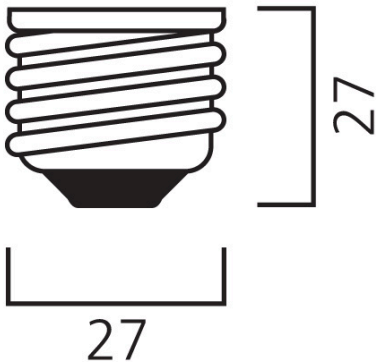

ToLEDo Ball V7 470LM 840 E27 SL

Item No: 0029626

SYLVANIA

Compact and elegant design Suitable replacement for halogen, incandescent and compact fluorescent ball lamps Instant light at the flick of a switch Uniform light distribution Good colour rendering (CRI 80) Perfect for hotels, restaurants, lobbies, corridors, stairwells, reception areas Lower maintenance costs 15,000 hours average rated life

Technical Assets

Dimensions (mm)

E27

Photometrics

ToLEDo Ball V7 470LM 840 E27 SL

Item No: 0029626

SYLVANIA

General data

Product name	ToLEDo Ball V7 470LM 840 E27 SL
Technology	LED
Watt (Rated) (W)	4.5
Cap/Base	E27
Fixture rating	Open
General application	Education, Hospitality, Residential & Consumer
Operating temperature range (°C)	-20°C...+40°C
Performance ambient temperature Tq (°C)	25
ETIM Class	EC001959
E-number FI	4741012
Warranty	3 years

Item No: 0029626

SYLVANIA

Packaging

Product EAN number	5410288296265
Packaging single length / height (cm)	5.1
Packaging single width (cm)	5.1
Packaging single depth (cm)	9.5
DUN14 (inner)	15410288296262
Units per outer package	6
Packaging outer length / height (cm)	15.7
Packaging outer width (cm)	10.8
Packaging outer depth (cm)	10.5