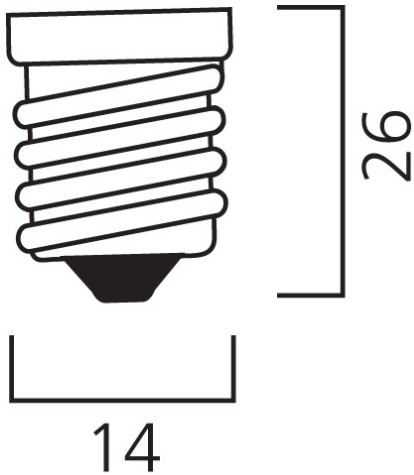

ToLEDo Ball V7 470LM 865 E14 SL

Item No: 0029627

SYLVANIA

Compact and elegant design Suitable replacement for halogen, incandescent and compact fluorescent ball lamps Instant light at the flick of a switch Uniform light distribution Good colour rendering (CRI 80) Perfect for hotels, restaurants, lobbies, corridors, stairwells, reception areas Lower maintenance costs 15,000 hours average rated life

Technical Assets

Dimensions (mm)

Photometrics

ToLEDo Ball V7 470LM 865 E14 SL

Item No: 0029627

SYLVANIA

General data

Product name	ToLEDo Ball V7 470LM 865 E14 SL
Technology	LED
Watt (Rated) (W)	4.5
Cap/Base	E14
Fixture rating	Open
General application	Hospitality, Residential & Consumer
Operating temperature range (°C)	-20°C...+40°C
Performance ambient temperature Tq (°C)	25
ETIM Class	EC001959
E-number FI	4741013
Warranty	3 years

Lifetime data

Lifespan L70 B50	15000
Average life (Nominal) (h)	15000
Average life (Rated) (h)	15000

Physical data

Nominal Product Length (mm)	82
Nominal Product Diameter (mm)	45
Weight (kg)	0.018

ToLEDo Ball V7 470LM 865 E14 SL

Item No: 0029627

SYLVANIA

Packaging

Product EAN number	5410288296272
Packaging single length / height (cm)	5.1
Packaging single width (cm)	5.1
Packaging single depth (cm)	9.5
DUN14 (inner)	15410288296279
Units per outer package	6
Packaging outer length / height (cm)	15.7
Packaging outer width (cm)	10.8
Packaging outer depth (cm)	10.5