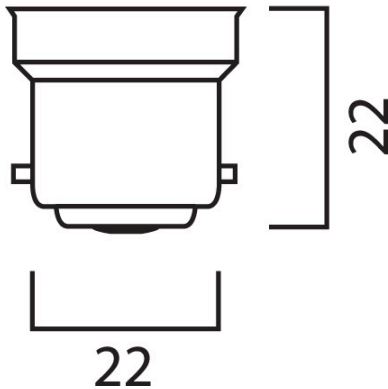

Technical Assets

Dimensions (mm)

B22

Photometrics

ToLEDo Ball 806LM 827 B22 SL

Item No: 0029629

SYLVANIA

General data

Lifetime data

Lifespan L70 B50	15000
Average life (Nominal) (h)	15000
Average life (Rated) (h)	15000

Physical data

Nominal Product Length (mm)	75
Nominal Product Diameter (mm)	45
Weight (kg)	0.021

ToLEDo Ball 806LM 827 B22 SL

Item No: 0029629

Packaging

Product EAN number	5410288296296
Packaging single length / height (cm)	5.1
Packaging single width (cm)	5.1
Packaging single depth (cm)	9.5
DUN14 (inner)	15410288296293
Units per outer package	6
Packaging outer length / height (cm)	15.7
Packaging outer width (cm)	10.8
Packaging outer depth (cm)	10.5