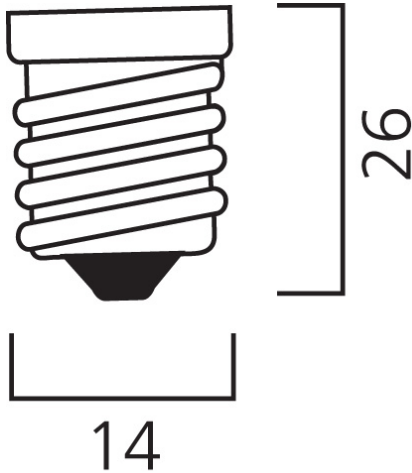

ToLEDo Ball 806LM 827 E14 SL

Item No: 0029630

SYLVANIA

Compact and elegant design. Suitable replacement for halogen, incandescent and compact fluorescent lamps. Instant light at the flick of a switch. Uniform light distribution. Good colour rendering (CRI 80). Perfect for hotels, restaurants, lobbies, corridors, stairwells, reception areas. Lower maintenance costs. 15,000 hours average rated life.

Technical Assets

Dimensions (mm)

Photometrics

ToLEDo Ball 806LM 827 E14 SL

Item No: 0029630

SYLVANIA

General data

Product name	ToLEDo Ball 806LM 827 E14 SL
Technology	LED
Watt (Rated) (W)	6.5
Cap/Base	E14
Fixture rating	Open
General application	Hospitality, Residential & Consumer
Operating temperature range (°C)	-20°C...+40°C
Performance ambient temperature Tq (°C)	25
ETIM Class	EC001959
E-number FI	4741015
Warranty	3 years

Lifetime data

Lifespan L70 B50	15000
Average life (Nominal) (h)	15000
Average life (Rated) (h)	15000

Physical data

Nominal Product Length (mm)	82
Nominal Product Diameter (mm)	45
Weight (kg)	0.018

ToLEDo Ball 806LM 827 E14 SL

Item No: 0029630

Packaging

Product EAN number	5410288296302
Packaging single length / height (cm)	5.1
Packaging single width (cm)	5.1
Packaging single depth (cm)	9.5
DUN14 (inner)	15410288296309
Units per outer package	6
Packaging outer length / height (cm)	15.7
Packaging outer width (cm)	10.8
Packaging outer depth (cm)	10.5