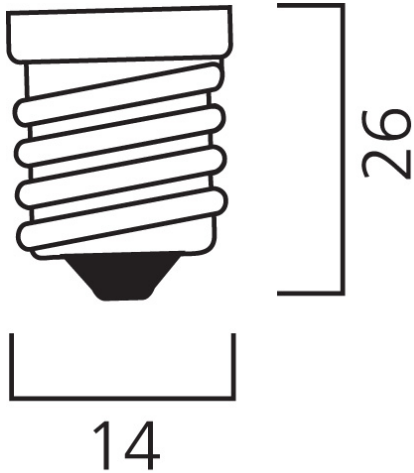

ToLEDo Ball 806LM 865 E14 SL

Item No: 0029634

SYLVANIA

Compact and elegant design. Suitable replacement for halogen, incandescent and compact fluorescent lamps. Instant light at the flick of a switch. Uniform light distribution. Good colour rendering (CRI 80). Perfect for hotels, restaurants, lobbies, corridors, stairwells, reception areas. Lower maintenance costs. 15,000 hours average rated life.

Technical Assets

Dimensions (mm)

Photometrics

ToLEDo Ball 806LM 865 E14 SL

Item No: 0029634

SYLVANIA

General data

Product name	ToLEDo Ball 806LM 865 E14 SL
Technology	LED
Watt (Rated) (W)	6.5
Cap/Base	E14
Fixture rating	Open
General application	Hospitality, Residential & Consumer
Operating temperature range (°C)	-20°C...+40°C
Performance ambient temperature Tq (°C)	25
ETIM Class	EC001959
E-number FI	4741019
Warranty	3 years

Lifetime data

Lifespan L70 B50	15000
Average life (Nominal) (h)	15000
Average life (Rated) (h)	15000

Physical data

Nominal Product Length (mm)	82
Nominal Product Diameter (mm)	45
Weight (kg)	0.018

ToLEDo Ball 806LM 865 E14 SL

Item No: 0029634

Packaging

Product EAN number	5410288296340
Packaging single length / height (cm)	5.1
Packaging single width (cm)	5.1
Packaging single depth (cm)	9.5
DUN14 (inner)	15410288296347
Units per outer package	6
Packaging outer length / height (cm)	15.7
Packaging outer width (cm)	10.8
Packaging outer depth (cm)	10.5