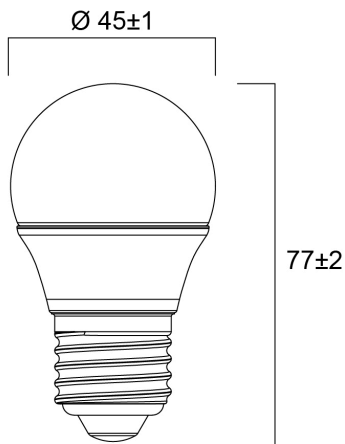

# ToLEDo Ball 806LM 865 E27 SL

Item No: 0029635

**SYLVANIA**

Compact and elegant design. Suitable replacement for halogen, incandescent and compact fluorescent lamps. Instant light at the flick of a switch. Uniform light distribution. Good colour rendering (CRI 80). Perfect for hotels, restaurants, lobbies, corridors, stairwells, reception areas. Lower maintenance costs. 15,000 hours average rated life.

### Dimensions (mm)

## Physical data

Nominal Product Length (mm)	77
Nominal Product Diameter (mm)	45
Weight (kg)	0.019

## Packaging

Product EAN number	5410288296357
Packaging single length / height (cm)	5.1
Packaging single width (cm)	5.1
Packaging single depth (cm)	9.5
DUN14 (inner)	15410288296354
Units per outer package	6
Packaging outer length / height (cm)	15.7
Packaging outer width (cm)	10.8
Packaging outer depth (cm)	10.5