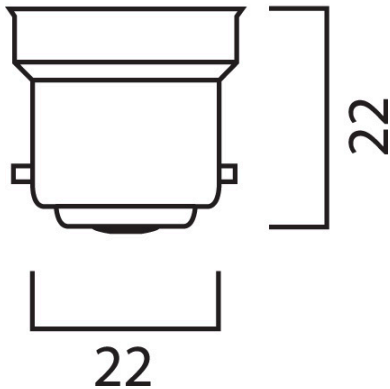

# ToLEDo GLS 806LM 827 B22 SL4

Item No: 0029636

**SYLVANIA**

Compact and elegant design Suitable replacement for halogen, incandescent and compact fluorescent lamps Instant light at the flick of a switch Uniform light distribution Good colour rendering (CRI 80) Perfect for hotels, restaurants, lobbies, corridors, stairwells, reception areas Lower maintenance costs 12,000 hours average rated life

## Technical Assets

Dimensions (mm)

**B22**

Photometrics

## Physical data

Nominal Product Length (mm)	105
Nominal Product Diameter (mm)	60
Weight (kg)	0.126

## Packaging

Product EAN number	5410288296364
Packaging single length / height (cm)	21.2
Packaging single width (cm)	6.1
Packaging single depth (cm)	11.2
DUN14 (inner)	15410288296361
Units per outer package	6
Packaging outer length / height (cm)	37.9
Packaging outer width (cm)	22.1
Packaging outer depth (cm)	12.4