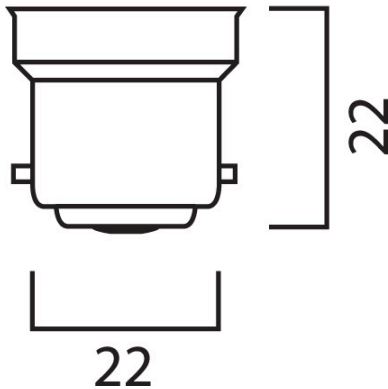

Technical Assets

Dimensions (mm)

B22

Photometrics

ToLEDo GLS 1521LM 827 B22 SL4

Item No: 0029640

SYLVANIA

General data

Item No: 0029640

Packaging

Product EAN number	5410288296401
Packaging single length / height (cm)	21.2
Packaging single width (cm)	6.1
Packaging single depth (cm)	12.3
DUN14 (inner)	15410288296408
Units per outer package	6
Packaging outer length / height (cm)	37.9
Packaging outer width (cm)	22.1
Packaging outer depth (cm)	13.4