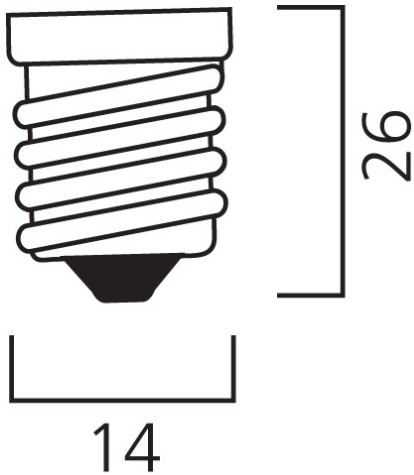

ToLEDo Candle 470LM 827 E14 SL4

Item No: 0029644

SYLVANIA

Compact and elegant design Suitable replacement for halogen, incandescent and compact fluorescent lamps Instant light at the flick of a switch Uniform light distribution Good colour rendering (CRI 80) Perfect for hotels, restaurants, lobbies, corridors, stairwells, reception areas Lower maintenance costs 12,000 hours average rated life

Technical Assets

Dimensions (mm)

Photometrics

ToLEDo Candle 470LM 827 E14 SL4

Item No: 0029644

SYLVANIA

General data

Product name	ToLEDo Candle 470LM 827 E14 SL4
Technology	LED
Watt (Rated) (W)	4.5
Cap/Base	E14
Fixture rating	Open
General application	Residential & Consumer
Operating temperature range (°C)	-20°C...+40°C
Performance ambient temperature Tq (°C)	25
ETIM Class	EC001959
Warranty	2 years

Lifetime data

Lifespan L70 B50	12000
Average life (Nominal) (h)	12000
Average life (Rated) (h)	12000

Physical data

Nominal Product Length (mm)	104
Nominal Product Diameter (mm)	35
Weight (kg)	0.076

ToLEDo Candle 470LM 827 E14 SL4

Item No: 0029644

Packaging

Product EAN number	5410288296449
Packaging single length / height (cm)	14.6
Packaging single width (cm)	3.8
Packaging single depth (cm)	11.0
DUN14 (inner)	15410288296446
Units per outer package	6
Packaging outer length / height (cm)	23.3
Packaging outer width (cm)	15.0
Packaging outer depth (cm)	12.0