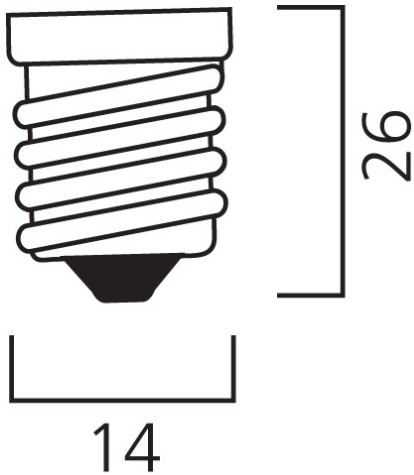

ToLEDo Ball 470LM 827 E14 SL4

Item No: 0029647

SYLVANIA

Compact and elegant design Suitable replacement for halogen, incandescent and compact fluorescent lamps Instant light at the flick of a switch Uniform light distribution Good colour rendering (CRI 80) Perfect for hotels, restaurants, lobbies, corridors, stairwells, reception areas Lower maintenance costs 12,000 hours average rated life

Technical Assets

Dimensions (mm)

Photometrics

ToLEDo Ball 470LM 827 E14 SL4

Item No: 0029647

SYLVANIA

General data

Product name	ToLEDo Ball 470LM 827 E14 SL4
Technology	LED
Watt (Rated) (W)	4.5
Cap/Base	E14
Fixture rating	Open
General application	Residential & Consumer
Operating temperature range (°C)	-20°C...+40°C
Performance ambient temperature Tq (°C)	25
ETIM Class	EC001959
Warranty	2 years

Lifetime data

Lifespan L70 B50	12000
Average life (Nominal) (h)	15000
Average life (Rated) (h)	15000

Physical data

Nominal Product Length (mm)	82
Nominal Product Diameter (mm)	45
Weight (kg)	0.074

ToLEDo Ball 470LM 827 E14 SL4

Item No: 0029647

Packaging

Product EAN number	5410288296470
Packaging single length / height (cm)	19.0
Packaging single width (cm)	4.6
Packaging single depth (cm)	9.5
DUN14 (inner)	15410288296477
Units per outer package	6
Packaging outer length / height (cm)	28.8
Packaging outer width (cm)	19.7
Packaging outer depth (cm)	10.3