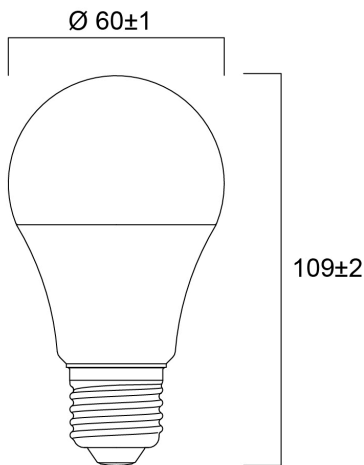

ToLEDo GLS 806LM 827 E27 SL10

Item No: 0029650

SYLVANIA

Compact and elegant design Suitable replacement for halogen, incandescent and compact fluorescent lamps Instant light at the flick of a switch Uniform light distribution Good colour rendering (CRI 80) Perfect for hotels, restaurants, lobbies, corridors, stairwells, reception areas Lower maintenance costs 12,000 hours average rated life

Technical Assets

Dimensions (mm)

Photometrics

ToLEDo GLS 806LM 827 E27 SL10

Item No: 0029650

SYLVANIA

General data

Product name	ToLEDo GLS 806LM 827 E27 SL10
Technology	LED
Watt (Rated) (W)	8
Cap/Base	E27
Fixture rating	Open
General application	Residential & Consumer
Operating temperature range (°C)	-20°C...+40°C
Performance ambient temperature Tq (°C)	25
ETIM Class	EC001959
E-number FI	4741167
Warranty	3 years

Item No: 0029650

Packaging

Product EAN number	5410288296500
Packaging single length / height (cm)	26.6
Packaging single width (cm)	12.0
Packaging single depth (cm)	11.4
DUN14 (inner)	15410288296507
Units per outer package	6
Packaging outer length / height (cm)	37.9
Packaging outer width (cm)	27.6
Packaging outer depth (cm)	24.1