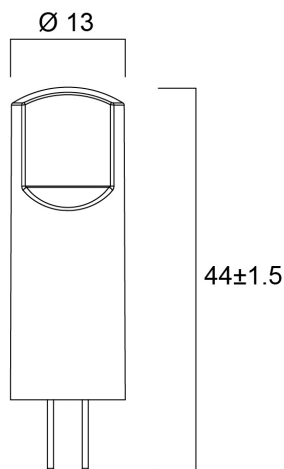

ToLEDo G4 300LM 827 SL

Item No: 0029658

SYLVANIA

LED retrofit replacement for halogen G4 low voltage capsules Compact design Omni-directional light distribution 12V AC/DC 200lm = 25W halogen G4 lamp High lumen efficacy: 125lm/W 90% energy saving Non-dimmable Suitable for chandeliers, interior display, shop windows, decorative and general lighting applications

Technical Assets

Dimensions (mm)

Photometrics

ToLEDo G4 300LM 827 SL

Item No: 0029658

SYLVANIA

General data

Product name	ToLEDo G4 300LM 827 SL
Technology	LED
Watt (Rated) (W)	2.4
Cap/Base	G4
Fixture rating	Open
General application	Hospitality, Museums & Galleries, Residential & Consumer, Retail
Operating temperature range (°C)	-20°C...+40°C
Performance ambient temperature Tq (°C)	25
ETIM Class	EC001959
E-number FI	4741129
Warranty	3 years

Lifetime data

Lifespan L70 B50	15000
Average life (Nominal) (h)	15000
Average life (Rated) (h)	15000

Physical data

Nominal Product Length (mm)	44
Nominal Product Diameter (mm)	13
Weight (kg)	0.027

ToLEDo G4 300LM 827 SL

Item No: 0029658

Packaging

Product EAN number	5410288296586
Packaging single length / height (cm)	6.1
Packaging single width (cm)	5.1
Packaging single depth (cm)	8.2
DUN14 (inner)	15410288296583
Units per inner package	6
Packaging inner length / height (cm)	16.4
Packaging inner width (cm)	13.2
Packaging inner depth (cm)	9.3
DUN14 (outer)	25410288296580
Units per outer package	48
Packaging outer length / height (cm)	34.6
Packaging outer width (cm)	28.2
Packaging outer depth (cm)	20.8