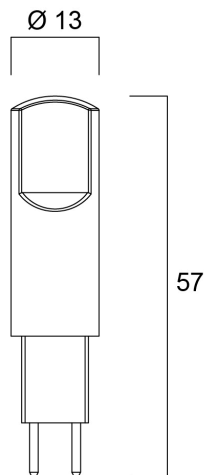

Technical Assets

Dimensions (mm)

Photometrics

ToLEDo GY6.35 300LM 865 SL

Item No: 0029663

SYLVANIA

General data

Product name	ToLEDo GY6.35 300LM 865 SL
Technology	LED
Watt (Rated) (W)	2.4
Cap/Base	GY6.35
Fixture rating	Open
General application	Hospitality, Museums & Galleries, Residential & Consumer, Retail
Operating temperature range (°C)	-20°C...+40°C
Performance ambient temperature Tq (°C)	25
ETIM Class	EC001959
E-number FI	4741134
Warranty	3 years

Lifetime data

Lifespan L70 B50	15000
Average life (Nominal) (h)	15000
Average life (Rated) (h)	15000

Physical data

Nominal Product Length (mm)	57
Nominal Product Diameter (mm)	13
Weight (kg)	0.033

ToLEDo GY6.35 300LM 865 SL

Item No: 0029663

Packaging

Product EAN number	5410288296630
Packaging single length / height (cm)	6.1
Packaging single width (cm)	5.1
Packaging single depth (cm)	8.2
DUN14 (inner)	15410288296637
Units per inner package	6
Packaging inner length / height (cm)	16.4
Packaging inner width (cm)	13.2
Packaging inner depth (cm)	9.3
DUN14 (outer)	25410288296634
Units per outer package	48
Packaging outer length / height (cm)	34.6
Packaging outer width (cm)	28.2
Packaging outer depth (cm)	20.8