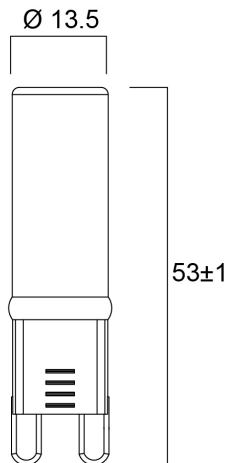

### Dimensions (mm)

## Physical data

Nominal Product Length (mm)	52.5
Nominal Product Diameter (mm)	15
Weight (kg)	0.008

## Packaging

Product EAN number	5410288296661
Packaging single length / height (cm)	6.1
Packaging single width (cm)	5.1
Packaging single depth (cm)	8.2
DUN14 (inner)	15410288296668
Units per outer package	6
Packaging outer length / height (cm)	19.1
Packaging outer width (cm)	11.3
Packaging outer depth (cm)	9.2