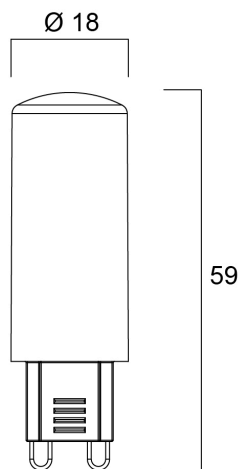

# ToLEDo G9 600LM 827 SL

Item No: 0029673

**SYLVANIA**

LED retrofit replacement for halogen G9 mains voltage capsules High lumen output - 600lm Omni-directional light distribution 600lm = 45W halogen G9 lamp 89% energy saving Non-dimmable Suitable for chandeliers, interior display, shop windows, decorative and general lighting applications

### Dimensions (mm)

## Physical data

Nominal Product Length (mm)	59
Nominal Product Diameter (mm)	18
Weight (kg)	0.04

## Packaging

Product EAN number	5410288296739
Packaging single length / height (cm)	6.1
Packaging single width (cm)	5.1
Packaging single depth (cm)	8.2
DUN14 (inner)	15410288296736
Units per inner package	6
Packaging inner length / height (cm)	16.4
Packaging inner width (cm)	13.2
Packaging inner depth (cm)	9.3
DUN14 (outer)	25410288296733
Units per outer package	48
Packaging outer length / height (cm)	34.6
Packaging outer width (cm)	28.2
Packaging outer depth (cm)	20.8