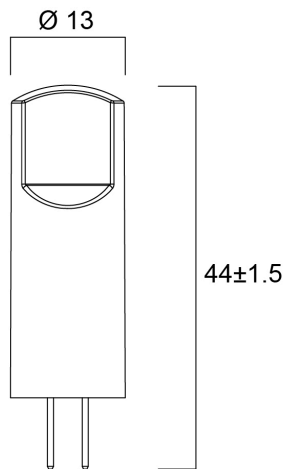

### Dimensions (mm)

## Physical data

Housing colour	Silver
IP rating	IP20
Nominal Product Length (mm)	40
Nominal Product Diameter (mm)	14
Weight (kg)	0.033

## Packaging

Product EAN number	5410288296807
Packaging single length / height (cm)	6.1
Packaging single width (cm)	5.1
Packaging single depth (cm)	8.2
DUN14 (inner)	15410288296804
Units per inner package	6
Packaging inner length / height (cm)	16.4
Packaging inner width (cm)	13.2
Packaging inner depth (cm)	9.3
DUN14 (outer)	25410288296801
Units per outer package	48
Packaging outer length / height (cm)	34.6
Packaging outer width (cm)	28.2
Packaging outer depth (cm)	20.8