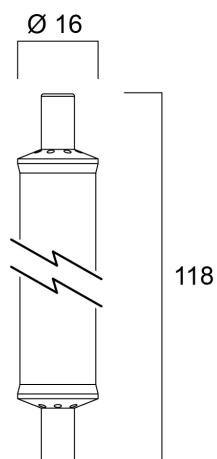

# ToLEDo Retro R7s 118MM 850LM 840 SL

Item No: 0029685

**SYLVANIA**

ToLEDo R7s is a retrofit replacement for traditional halogen double-ended linear R7s lamps. The slim design and glass construction give the same look and feel of traditional halogen R7s lamp. Omni-directional light distribution. High lumen efficacy. Lumen output: 850lm. 85% energy saving. Length: 118mm. Non-Dimmable. 15,000 hours average rated life. Ideal for domestic and commercial applications.

### Dimensions (mm)

## Physical data

Nominal Product Length (mm)	118
Nominal Product Diameter (mm)	17
Weight (kg)	0.013

## Packaging

Product EAN number	5410288296852
Packaging single length / height (cm)	12.0
Packaging single width (cm)	4.5
Packaging single depth (cm)	4.5
DUN14 (inner)	15410288296859
Units per outer package	6
Packaging outer length / height (cm)	14.3
Packaging outer width (cm)	9.7
Packaging outer depth (cm)	13.0