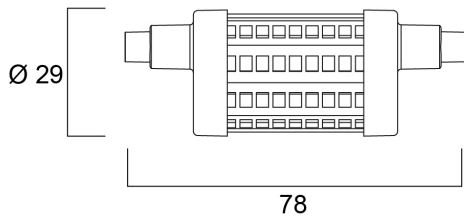

ToLEDo R7S 78MM 1055LM DIM 827 SL

Item No: 0029686

SYLVANIA

ToLEDo R7s is a retrofit replacement for traditional halogen double-ended linear R7s lamps Omni-directional light distribution High lumen efficacy Lumen output: 1055lm 85% energy saving Robust construction Length: 78mm Dimmable 25,000 hours average rated life Ideal for domestic and commercial applications

Technical Assets

Dimensions (mm)

Photometrics

ToLEDo R7S 78MM 1055LM DIM 827 SL

Item No: 0029686

SYLVANIA

General data

Product name	ToLEDo R7S 78MM 1055LM DIM 827 SL
Technology	LED
Watt (Rated) (W)	8.5
Fixture rating	Open
General application	Education, Hospitality, Logistics & Industry, Museums & Galleries, Residential & Consumer, Retail
Operating temperature range (°C)	-20°C...+40°C
Performance ambient temperature Tq (°C)	25
ETIM Class	EC001959
E-number FI	4741123
Warranty	3 years

Product EAN number	5410288296869
Packaging single length / height (cm)	4.8
Packaging single width (cm)	4.8
Packaging single depth (cm)	8.5
DUN14 (inner)	15410288296866
Units per outer package	6
Packaging outer length / height (cm)	15.5
Packaging outer width (cm)	10.5
Packaging outer depth (cm)	9.5