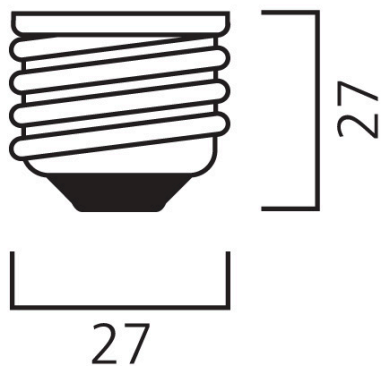

TOLEDO STICK 470LM 827 E27 SL

Item No: 0029923

SYLVANIA

- A bright, all-around lighting solution for living rooms, wall lights, ceiling lights, compact and decorative luminaires
- Quick and easy replacement of 40W incandescent lamp • 15,000H average rated life – last 15X longer than incandescent/halogen lamps • 87% energy savings compared to incandescent • Last 50% longer and consume 45% less energy compared to compact fluorescent integrated lamps • A+ energy rating • 94 lm/W • Omni-directional light distribution • Non-dimmable

Technical Assets

Dimensions (mm)

E27

Photometrics

TOLEDO STICK 470LM 827 E27 SL

Item No: 0029923

SYLVANIA

General data

Product name	TOLEDO STICK 470LM 827 E27 SL
Technology	LED
Watt (Rated) (W)	6
Cap/Base	E27
Fixture rating	Open
General application	Hospitality, Residential & Consumer
Performance ambient temperature Tq (°C)	25
ETIM Class	EC001959
E-number FI	4740644
Warranty	3 years

Lifetime data

Average life (Nominal) (h)	15000
Average life (Rated) (h)	15000

Physical data

Nominal Product Length (mm)	112
Nominal Product Diameter (mm)	37
Weight (kg)	0.042

Packaging

Product EAN number	5410288299235
Packaging single length / height (cm)	11.7
Packaging single width (cm)	4.0
Packaging single depth (cm)	4.0
DUN14 (inner)	15410288299232
Units per inner package	10
Packaging inner length / height (cm)	21.5
Packaging inner width (cm)	9.0
Packaging inner depth (cm)	13.5
DUN14 (outer)	25410288299239
Units per outer package	60
Packaging outer length / height (cm)	29.2
Packaging outer width (cm)	23.0
Packaging outer depth (cm)	30.0