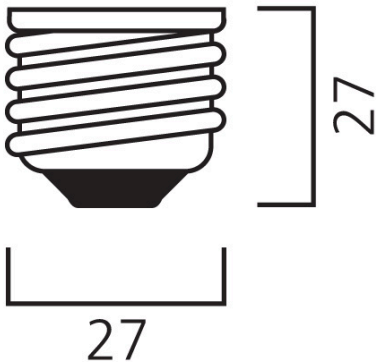

TOLEDO STICK 1055LM 827 E27 SL

Item No: 0029925

SYLVANIA

- A bright, all-around lighting solution for living rooms, wall lights, ceiling lights, compact and decorative luminaires
- Quick and easy replacement of 75W incandescent lamp • 15,000H average rated life – last 15X longer than incandescent/halogen lamps • 85% energy savings compared to incandescent • Last 50% longer and consume 45% less energy compared to compact fluorescent integrated lamps • A+ energy rating - up to 96 lm/W • Omni-directional light distribution • Non-dimmable

Technical Assets

Dimensions (mm)

E27

Photometrics

TOLEDO STICK 1055LM 827 E27 SL

Item No: 0029925

SYLVANIA

General data

Product name	TOLEDO STICK 1055LM 827 E27 SL
Technology	LED
Watt (Rated) (W)	11
Cap/Base	E27
Fixture rating	Open
General application	Hospitality, Residential & Consumer
Performance ambient temperature Tq (°C)	25
ETIM Class	EC001959
E-number FI	4740646
Warranty	3 years

Lifetime data

Average life (Nominal) (h)	15000
Average life (Rated) (h)	15000

Physical data

Nominal Product Length (mm)	133
Nominal Product Diameter (mm)	45
Weight (kg)	0.07

Packaging

Product EAN number	5410288299259
Packaging single length / height (cm)	13.7
Packaging single width (cm)	4.7
Packaging single depth (cm)	4.7
DUN14 (inner)	15410288299256
Units per inner package	10
Packaging inner length / height (cm)	25.0
Packaging inner width (cm)	10.5
Packaging inner depth (cm)	15.5
DUN14 (outer)	25410288299253
Units per outer package	60
Packaging outer length / height (cm)	34.0
Packaging outer width (cm)	26.5
Packaging outer depth (cm)	34.0