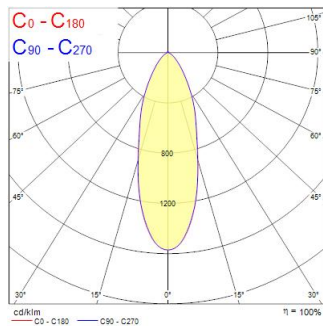

Technical Assets

Photometrics

Distance [m]	Cone diameter [m]	Illuminance [lx]
0.5	0.31	400
	0.32	179
		179
1.0	0.62	101
	0.63	48
		48
1.5	0.93	45
	0.95	19
		19
2.0	1.25	25
	1.26	11
		11
2.5	1.56	15
	1.58	7
		7
3.0	1.87	11
	1.89	5
		5

Distance [m] Cone diameter [m] Illuminance [lx]

— C0 - C180 (Half beam angle: 26.0°)
— C90 - C270 (Half beam angle: 34.6°)

REFLED SUPERIA RETRO ES50 475LM 840 36° SL

Item No: 0029956

SYLVANIA

General data

Product name	REFLED SUPERIA RETRO ES50 475LM 840 36° SL
Technology	LED
Watt (Rated) (W)	5
Cap/Base	GU10
Fixture rating	Open
General application	Office, Hospitality, Retail, Education, Residential & Consumer, Museums & Galleries
Performance ambient temperature Tq (°C)	25
ETIM Class	EC001959
E-number FI	4740689
Warranty	5 years

Optical data

Useful luminous flux (Φ_{use})	475
Correlated colour temperature (k)	4000
Light colour	Cool White
CRI (Ra)	80
Colour Variation Initial (SDCM)	SDCM6
Colour Consistency (SDCM)	6
Luminous Intensity (cd)	860
Beam Angle (°)	36
Lumen maintenance at end of nominal life (%)	70