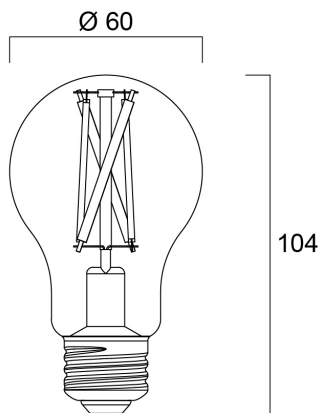

ToLEDo RT GLS ST 1055LM 827 E27 SL

Item No: 0029992

SYLVANIA

- Perfect for decorative and general lighting applications and creates a warm ambiance similar to traditional lamps
- Same look, size and functionality as incandescent lamps
- Omni-directional light distribution
- A++ energy rating
- Suitable replacement for incandescent and halogen lamps
- Gives same sparkling light effect as incandescent lamp
- Dimensionally identical to incandescent lamps - fits all fixtures
- Environment friendly - no mercury and lower CO2 emissions

Technical Assets

Dimensions (mm)

Photometrics

ToLEDo RT GLS ST 1055LM 827 E27 SL

Item No: 0029992

SYLVANIA

General data

Product name	ToLEDo RT GLS ST 1055LM 827 E27 SL
Technology	LED
Watt (Rated) (W)	8
Cap/Base	E27
Fixture rating	Open
General application	Hospitality, Residential & Consumer
Performance ambient temperature Tq (°C)	25
ETIM Class	EC001959
E-number FI	4740755
Warranty	3 years

Lifetime data

Average life (Nominal) (h)	15000
Average life (Rated) (h)	15000

Physical data

Nominal Product Length (mm)	104
Nominal Product Diameter (mm)	60
Weight (kg)	0.032

Packaging

Product EAN number	5410288299921
Packaging single length / height (cm)	11.4
Packaging single width (cm)	6.4
Packaging single depth (cm)	6.4
DUN14 (inner)	15410288299928
Units per inner package	6
Packaging inner length / height (cm)	20.3
Packaging inner width (cm)	13.7
Packaging inner depth (cm)	13.2
DUN14 (outer)	25410288299925
Units per outer package	60
Packaging outer length / height (cm)	71.5
Packaging outer width (cm)	21.5
Packaging outer depth (cm)	29.1