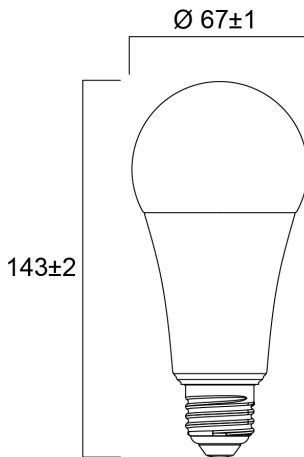

Technical Assets

Dimensions (mm)

Photometrics

ToLEDo GLS V8 2450LM 865 E27 SL

Item No: 0030026

SYLVANIA

General data

Product name	ToLEDo GLS V8 2450LM 865 E27 SL
Technology	LED
Watt (Rated) (W)	19
Lamp shape	Pear-shape
Cap/Base	E27
Lamp finish	Opal
Fixture rating	Open
General application	Education, Hospitality, Residential & Consumer
Operating temperature range (°C)	-20°C...+40°C
Performance ambient temperature Tq (°C)	25
Virtual assistant compatibility	N/A
ETIM Class	EC001959
E-number FI	4741164
Warranty	3 years

Lifetime data

Lifespan L70 B50	15000
Average life (Nominal) (h)	15000
Average life (Rated) (h)	15000

Physical data

Housing colour	White
IP rating	IP20
Nominal Product Height (mm)	143
Nominal Product Diameter (mm)	67
Weight (kg)	0.084

ToLEDo GLS V8 2450LM 865 E27 SL

Item No: 0030026

SYLVANIA

Packaging

Product EAN number	5410288300269
Packaging single length / height (cm)	7.0
Packaging single width (cm)	7.0
Packaging single depth (cm)	15.2
DUN14 (inner)	15410288300266
Units per outer package	6
Packaging outer length / height (cm)	22.1
Packaging outer width (cm)	15.0
Packaging outer depth (cm)	16.0