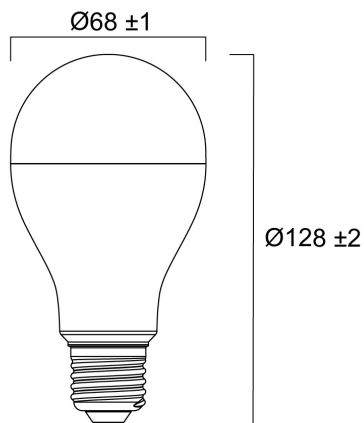

ToLEDo GLS V9 1920LM 865 E27 SL

Item No: 0030043

SYLVANIA

Compact and elegant design. Suitable replacement for halogen, incandescent and compact fluorescent lamps Instant light at the flick of a switch. Uniform light distribution. Good colour rendering (CRI 80). Perfect for hotels, restaurants, lobbies, corridors, stairwells, reception areas. Lower maintenance costs. 15,000 hours average rated life

Technical Assets

Dimensions (mm)

Photometrics

ToLEDo GLS V9 1920LM 865 E27 SL

Item No: 0030043

SYLVANIA

General data

Product name	ToLEDo GLS V9 1920LM 865 E27 SL
Technology	LED
Lamp shape	Pear-shape
Cap/Base	E27
Lamp finish	Opal
Fixture rating	Open
General application	Education, Hospitality, Residential & Consumer
Operating temperature range (°C)	-20°C...+40°C
Performance ambient temperature Tq (°C)	25
Virtual assistant compatibility	N/A
ETIM Class	EC001959
E-number FI	4741186
Warranty	3 years

Lifetime data

Lifespan L70 B50	15000
Average life (Rated) (h)	15000

Physical data

Housing colour	White
IP rating	IP20
Nominal Product Height (mm)	128
Nominal Product Diameter (mm)	68
Weight (kg)	0.069

ToLEDo GLS V9 1920LM 865 E27 SL

Item No: 0030043

Packaging

Product EAN number	5410288300436
Packaging single length / height (cm)	6.9
Packaging single width (cm)	6.9
Packaging single depth (cm)	13.3
DUN14 (inner)	15410288300433
Units per outer package	6
Packaging outer length / height (cm)	21.5
Packaging outer width (cm)	14.5
Packaging outer depth (cm)	14.3